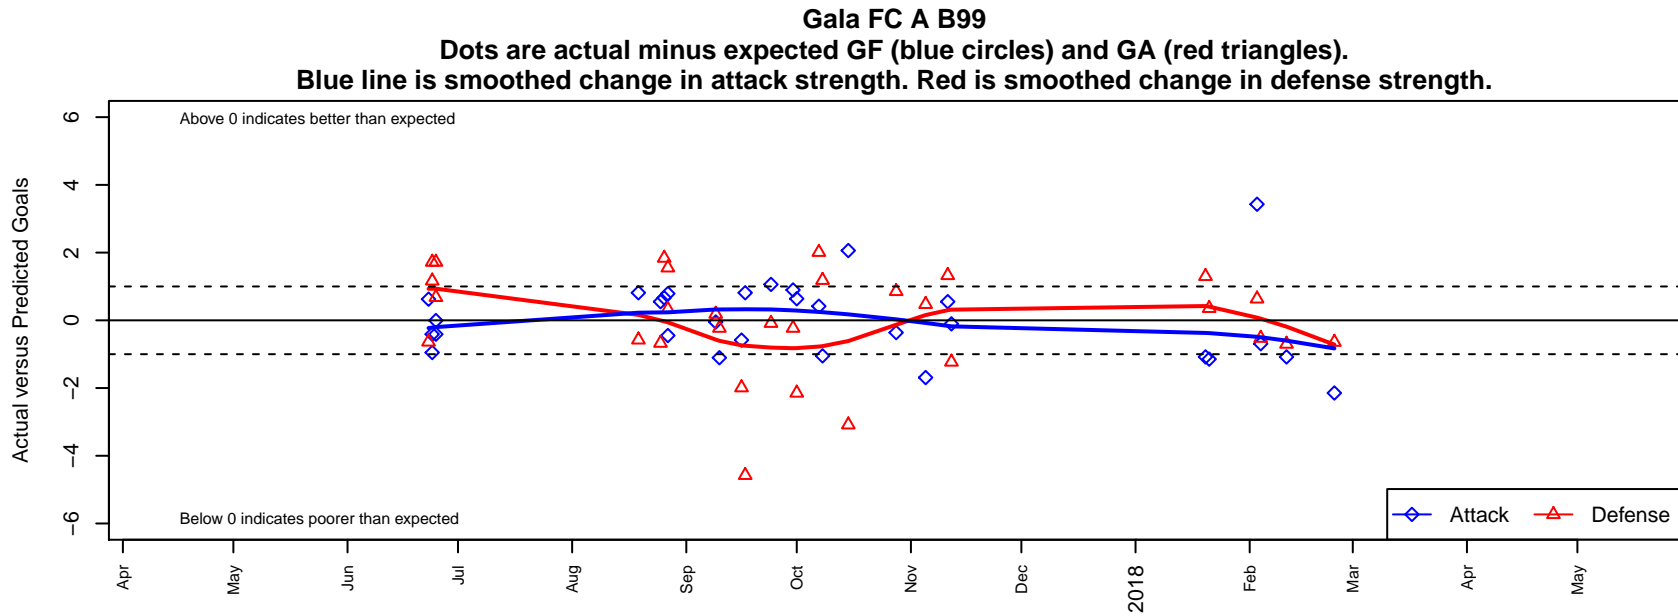

## Gala FC A B99

Gala FC  
 Marysville, WA  
 B99 total strength=1695  
 attack=32.3 defense=15.27  
 fall league = PSPL WNPL U19  
 notes= Kesim 2014-15

alt names used:  
 Gala FC Boys U19A  
 Gala FC Boys U19A  
 GALA FC U19A (WA)  
 GALA FC U19A  
 Gala FC U19a

Venues played:  
 2017 Clash At the Border Super Gold/Silver  
 2017 PSPL WNPL U19  
 2017 River Jam Copa U17-19  
 2017 WA Cup Gold U19  
 2017 PSPL Win HS Classic - West U19

**attack and defense variance (black dot)  
relative to other teams  
and top 10 in region**