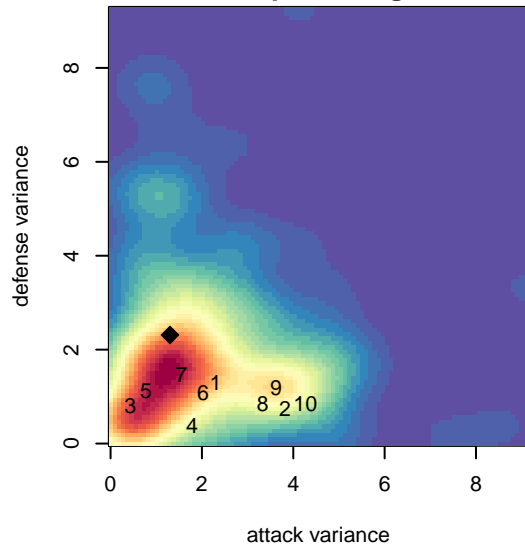

## Gala FC A B99

Gala FC  
 Marysville, WA  
 B99 total strength=1695  
 attack=32.3 defense=15.27  
 fall league = PSPL WNPL U19  
 notes= Kesim 2014-15

alt names used:  
 Gala FC Boys U19A  
 Gala FC Boys U19A  
 GALA FC U19A (WA)  
 GALA FC U19A  
 Gala FC U19a

Venues played:  
 2017 Clash At the Border Super Gold/Silver  
 2017 PSPL WNPL U19  
 2017 River Jam Copa U17-19  
 2017 WA Cup Gold U19  
 2017 PSPL Win HS Classic - West U19

**attack and defense variance (black dot)  
relative to other teams  
and top 10 in region**