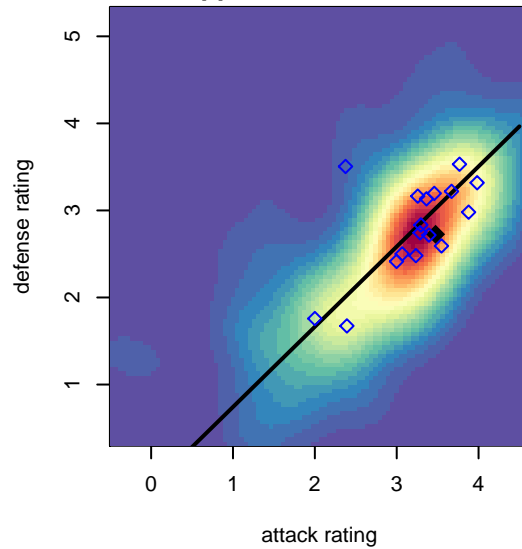

**attack and defense rating
relative to others at age
and all opponents in last 13 months**