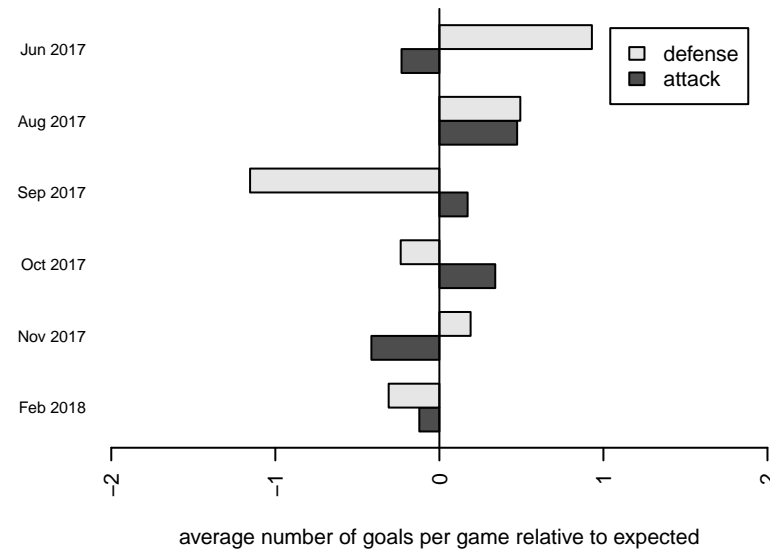

Performance relative to 13 month average