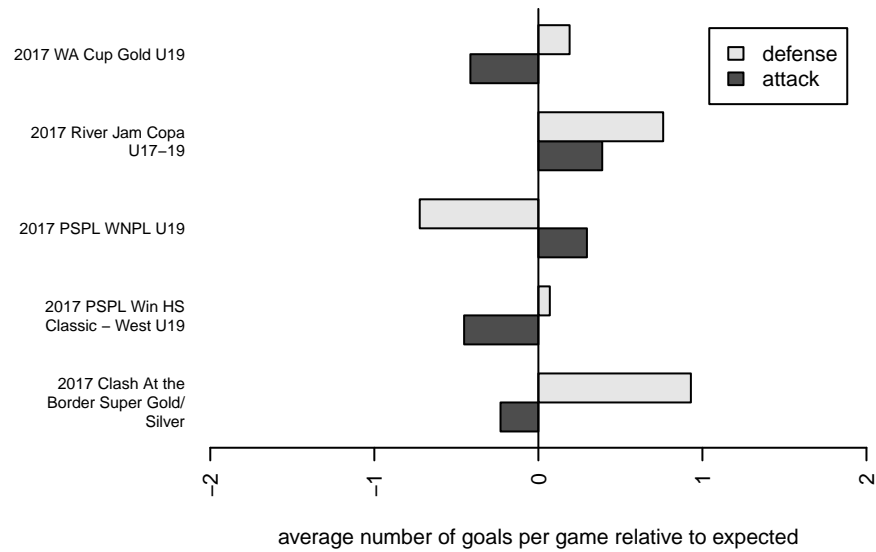

Performance relative to 13 month average