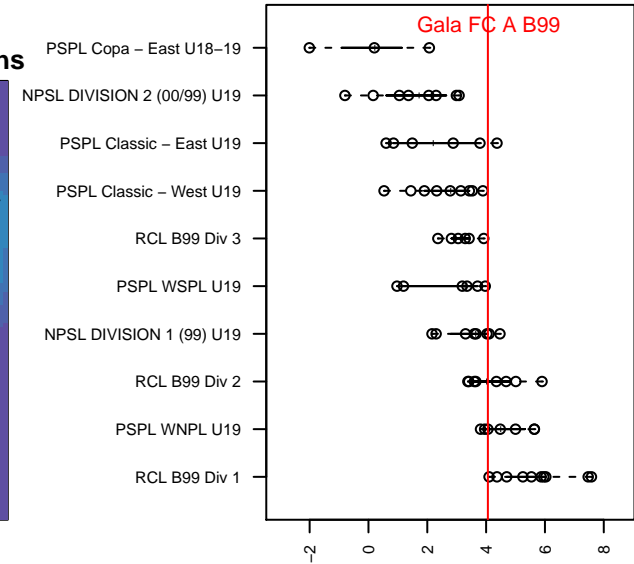

**attack and defense rating
relative to others at age
and all opponents in last 13 months**